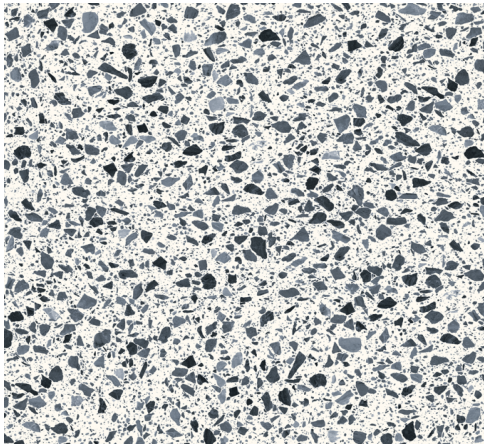

VERONI

PRODUCT DESCRIPTION	GLAZED PORCELAIN
APPEARANCE	TERRAZZO
COLOURS	ASH, CARAMEL & JADE
FORMATS (MM)	300 X 600 & 600 X 600 MOSAIC - 298 X 298 SHEET
EDGE PROFILE	RECTIFIED
SURFACE FINISHES	MATT
THICKNESS (MM)	9
APPLICATIONS	WALL & FLOOR
SLIP RESISTANCE	P3
VARIATION	

Variation is an inherent characteristic of tiles and natural stone.
Sizes are nominal and may include a joint.

VERONI

COLOUR PALETTE

ASH

CARAMEL

JADE

FORMATS

300x600mm

600x600mm

Mosaic sheet
298x298mm

Variation is an inherent characteristic of tiles and natural stone. Sizes are nominal and may include a joint.