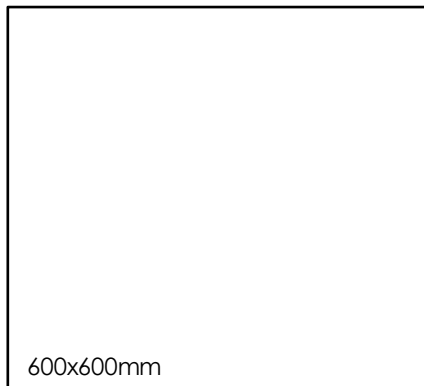

VERONI

PRODUCT DESCRIPTION	GLAZED PORCELAIN
APPEARANCE	TERRAZZO
COLOURS	ASH, CARAMEL & JADE
FORMATS (MM)	300 X 600 & 600 X 600 MOSAIC - 298 X 298 SHEET
EDGE PROFILE	RECTIFIED
SURFACE FINISHES	MATT
THICKNESS (MM)	9
APPLICATIONS	WALL & FLOOR
SLIP RESISTANCE	P3
VARIATION	

Variation is an inherent characteristic of tiles and natural stone.
Sizes are nominal and may include a joint.

VERONI

COLOUR PALETTE

ASH

CARAMEL

JADE

FORMATS

300x600mm

600x600mm

Mosaic sheet
298x298mm

Variation is an inherent characteristic of tiles and natural stone. Sizes are nominal and may include a joint.