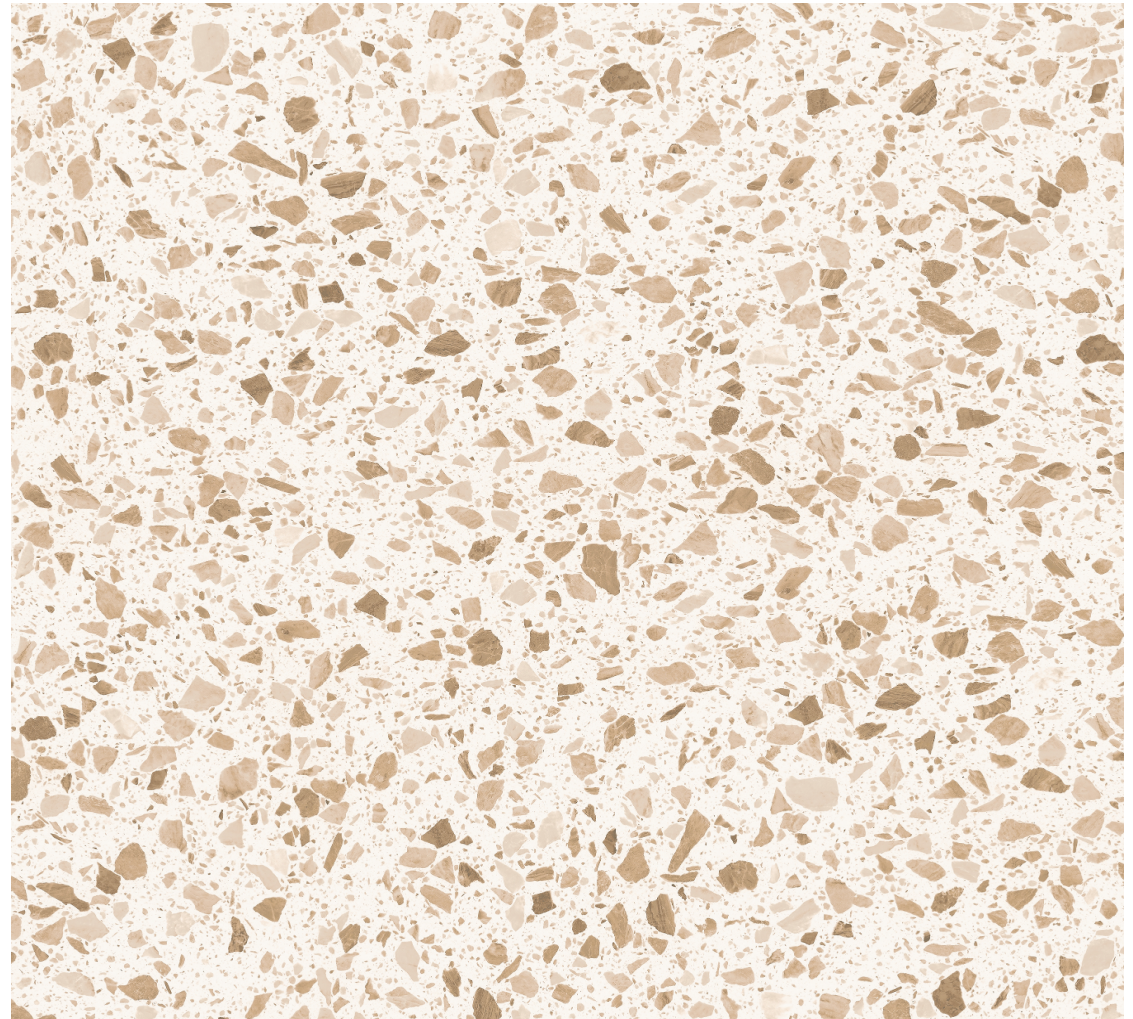

VERONI

PRODUCT DESCRIPTION	GLAZED PORCELAIN
APPEARANCE	TERRAZZO
COLOURS	ASH, CARAMEL & JADE
FORMATS (MM)	300 X 600 & 600 X 600 MOSAIC - 298 X 298 SHEET
EDGE PROFILE	RECTIFIED
SURFACE FINISHES	MATT
THICKNESS (MM)	9
APPLICATIONS	WALL & FLOOR
SLIP RESISTANCE	P3
VARIATION	

Variation is an inherent characteristic of tiles and natural stone.
Sizes are nominal and may include a joint.

VERONI

COLOUR PALETTE

ASH

CARAMEL

JADE

FORMATS

300x600mm

600x600mm

Mosaic sheet
298x298mm

Variation is an inherent characteristic of tiles and natural stone. Sizes are nominal and may include a joint.