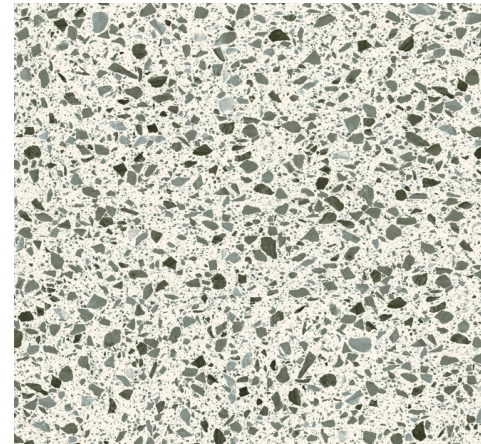

VERONI

PRODUCT DESCRIPTION	GLAZED PORCELAIN
APPEARANCE	TERRAZZO
COLOURS	ASH, CARAMEL & JADE
FORMATS (MM)	300 X 600 & 600 X 600 MOSAIC - 298 X 298 SHEET
EDGE PROFILE	RECTIFIED
SURFACE FINISHES	MATT
THICKNESS (MM)	9
APPLICATIONS	WALL & FLOOR
SLIP RESISTANCE	P3
VARIATION	

Variation is an inherent characteristic of tiles and natural stone.
Sizes are nominal and may include a joint.

VERONI

COLOUR PALETTE

ASH

CARAMEL

JADE

FORMATS

300x600mm

600x600mm

Mosaic sheet
298x298mm

Variation is an inherent characteristic of tiles and natural stone. Sizes are nominal and may include a joint.