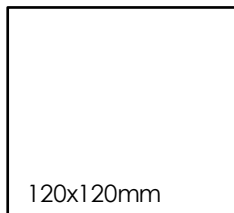

## COLOUR PALETTE

WHITE

COTTO

GREEN

BLUE

GREY

CHARCOAL

## FORMATS

120x120mm

75x300mm

Variation is an inherent characteristic of tiles and natural stone. Sizes are nominal and may include a joint.