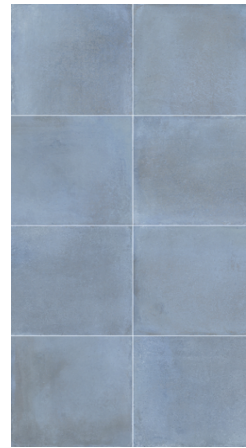

## COLOUR PALETTE

WHITE

COTTO

GREEN

BLUE

GREY

CHARCOAL

## FORMATS

120x120mm

75x300mm

Variation is an inherent characteristic of tiles and natural stone. Sizes are nominal and may include a joint.