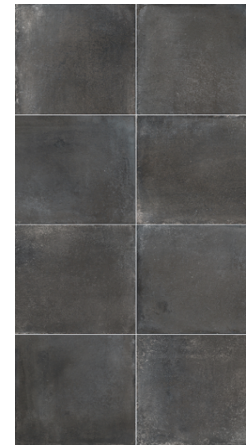

CEMENTINA

PRODUCT DESCRIPTION	GLAZED PORCELAIN
APPEARANCE	HANDMADE CEMENT
COLOURS	WHITE, COTTO, GREEN, BLUE, GREY & CHARCOAL
FORMATS (MM)	120 X 120 & 75 X 300
EDGE PROFILE	RECTIFIED
SURFACE FINISH	MATT
THICKNESS (MM)	9
APPLICATIONS	WALL & FLOOR
SLIP RESISTANCE	P3
VARIATION	

Variation is an inherent characteristic of tiles and natural stone.
Sizes are nominal and may include a joint.

CEMENTINA

COLOUR PALETTE

WHITE

COTTO

GREEN

BLUE

GREY

CHARCOAL

FORMATS

120x120mm

75x300mm

Variation is an inherent characteristic of tiles and natural stone. Sizes are nominal and may include a joint.