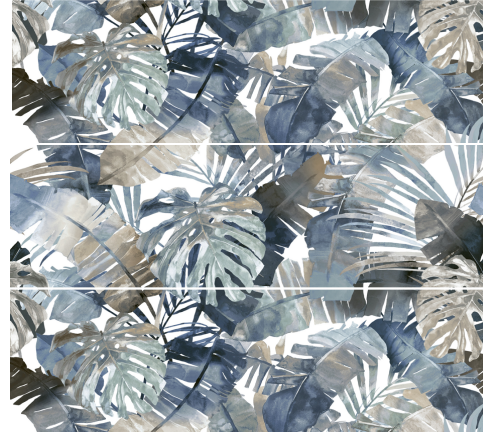

## COLOUR PALETTE

BOTANICA

HEYDAY

JUNGLE

PAPERS BLOOM

## FORMATS

600x1800mm

Variation is an inherent characteristic of tiles and natural stone. Sizes are nominal and may include a joint.