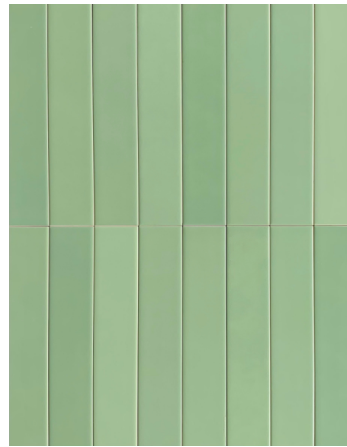

SORRENTO

PRODUCT DESCRIPTION	GLAZED CERAMIC
APPEARANCE	SUBWAY
COLOURS	WHITE, GREY, MINT & COTTO
FORMAT (MM)	50 X 300
EDGE PROFILE	NON RECTIFIED
SURFACE FINISH	MATT
THICKNESS (MM)	8
APPLICATION	WALL ONLY

VARIATION

Variation is an inherent characteristic of tiles and natural stone.
Sizes are nominal and may include a joint.

SORRENTO

COLOUR PALETTE

WHITE

GREY

MINT

COTTO