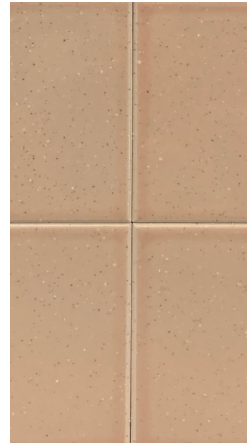

## COLOUR PALETTE

WHITE

PEARL

MINT

PINK

RUST

GREY

CHARCOAL

## FORMAT

60x108mm

Variation is an inherent characteristic of tiles and natural stone. Sizes are nominal and may include a joint.