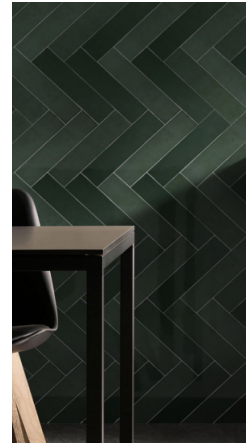

SCARLET

PRODUCT DESCRIPTION	GLAZED CERAMIC
APPEARANCE	HANDMADE SUBWAY
COLOURS	AQUA, BLACK, GREY, PINK, ROSE, SAGE & WHITE
FORMAT (MM)	60 X 240
EDGE PROFILE	NON RECTIFIED
SURFACE FINISHES	GLOSS (WHITE ALSO AVAILABLE IN MATT)
THICKNESS (MM)	8
APPLICATION	WALL

VARIATION

Variation is an inherent characteristic of tiles and natural stone.
Sizes are nominal and may include a joint.

SCARLET

COLOUR PALETTE

WHITE

GREY

BLACK

SAGE

PINK

ROSE

AQUA

FORMAT

60x240mm

Variation is an inherent characteristic of tiles and natural stone. Sizes are nominal and may include a joint.