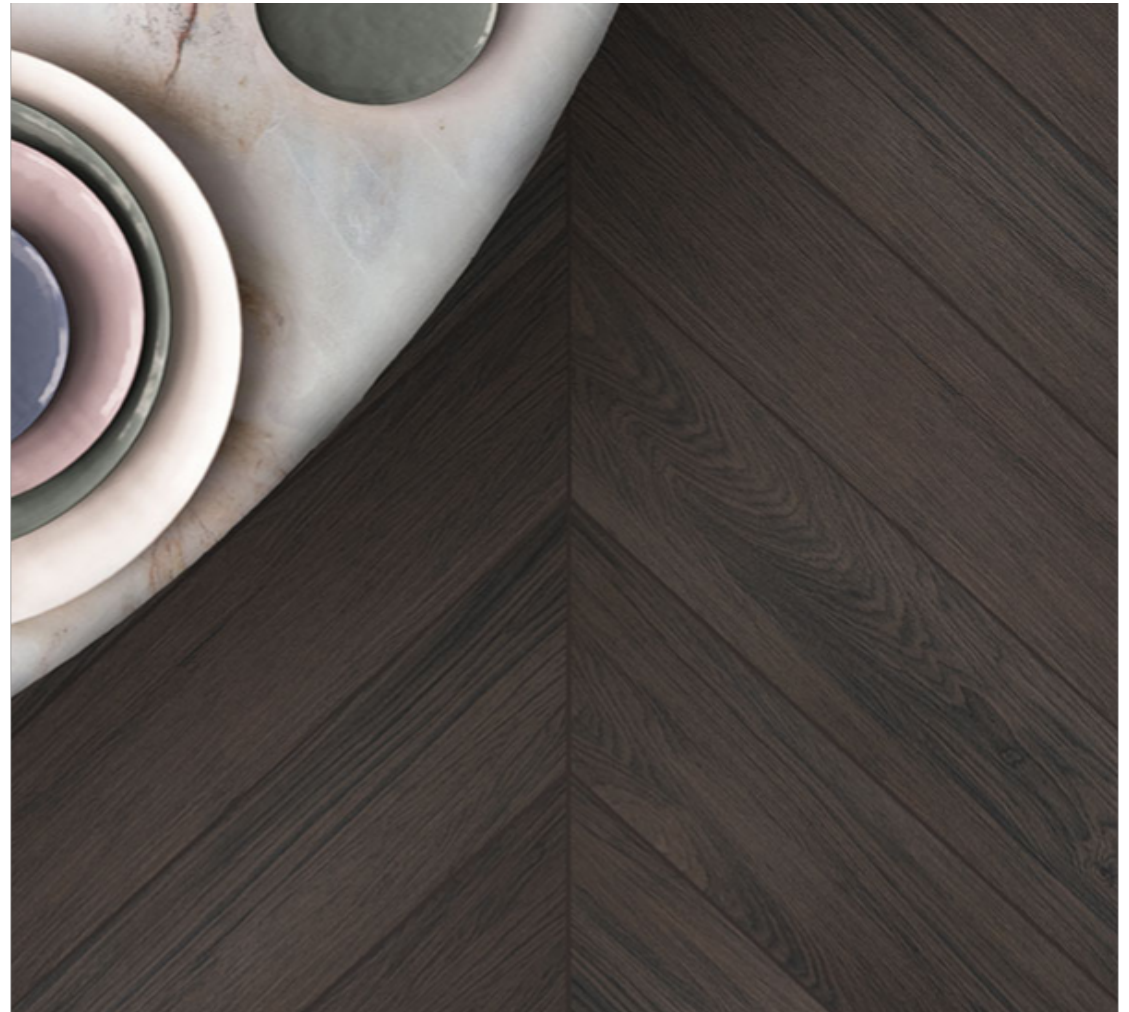

CHELSEA

PRODUCT DESCRIPTION	GLAZED PORCELAIN
APPEARANCE	NATURAL TIMBER
COLOURS	OAK, WALNUT & WENGE
FORMAT (MM)	100 X 600 CHEVRON
EDGE PROFILE	RECTIFIED
SURFACE FINISH	MATT
THICKNESS (MM)	9
APPLICATIONS	WALL & FLOOR
SLIP RESISTANCE	P3
VARIATION	

Variation is an inherent characteristic of tiles and natural stone.
Sizes are nominal and may include a joint.

CHELSEA

COLOUR PALETTE

OAK

WALNUT

WENGE

FORMAT

100x600mm