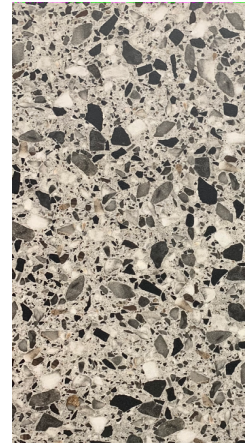

RIALTO

PRODUCT DESCRIPTION	GLAZED PORCELAIN
APPEARANCE	TERRAZZO
COLOURS	WHITE, PEARL, TERRA, COTTO, GREY & CHARCOAL
FORMATS (MM)	300 X 600 & 600 X 600
EDGE PROFILE	RECTIFIED
SURFACE FINISH	MATT
THICKNESS (MM)	9
APPLICATIONS	WALL & FLOOR
SLIP RESISTANCE	P3
VARIATION	

Variation is an inherent characteristic of tiles and natural stone.
Sizes are nominal and may include a joint.

RIALTO

COLOUR PALETTE

WHITE

PEARL

TERRA

COTTO

GREY

CHARCOAL

FORMATS

Variation is an inherent characteristic of tiles and natural stone. Sizes are nominal and may include a joint.