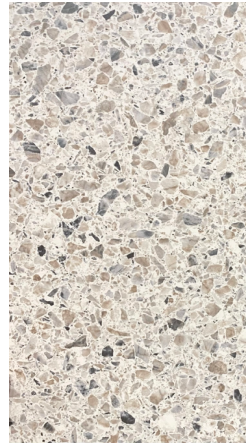

RIALTO

PRODUCT DESCRIPTION	GLAZED PORCELAIN
APPEARANCE	TERRAZZO
COLOURS	WHITE, PEARL, TERRA, COTTO, GREY & CHARCOAL
FORMATS (MM)	300 X 600 & 600 X 600
EDGE PROFILE	RECTIFIED
SURFACE FINISH	MATT
THICKNESS (MM)	9
APPLICATIONS	WALL & FLOOR
SLIP RESISTANCE	P3
VARIATION	

Variation is an inherent characteristic of tiles and natural stone.
Sizes are nominal and may include a joint.

RIALTO

COLOUR PALETTE

WHITE

PEARL

TERRA

COTTO

GREY

CHARCOAL

FORMATS

Variation is an inherent characteristic of tiles and natural stone. Sizes are nominal and may include a joint.