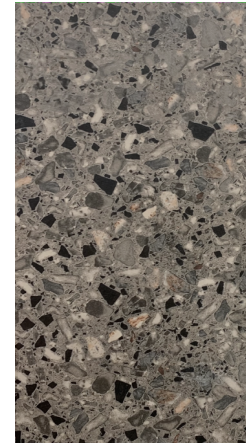

RIALTO

PRODUCT DESCRIPTION	GLAZED PORCELAIN
APPEARANCE	TERRAZZO
COLOURS	WHITE, PEARL, TERRA, COTTO, GREY & CHARCOAL
FORMATS (MM)	300 X 600 & 600 X 600
EDGE PROFILE	RECTIFIED
SURFACE FINISH	MATT
THICKNESS (MM)	9
APPLICATIONS	WALL & FLOOR
SLIP RESISTANCE	P3
VARIATION	

Variation is an inherent characteristic of tiles and natural stone.
Sizes are nominal and may include a joint.

RIALTO

COLOUR PALETTE

WHITE

PEARL

TERRA

COTTO

GREY

CHARCOAL

FORMATS

Variation is an inherent characteristic of tiles and natural stone. Sizes are nominal and may include a joint.