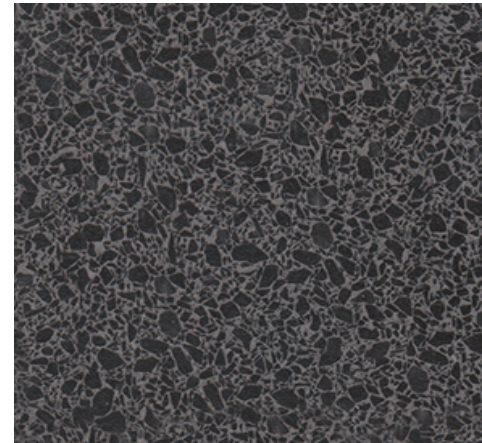

PITTSBURG

PRODUCT DESCRIPTION	GLAZED PORCELAIN
APPEARANCE	TERRAZZO
COLOURS	TAUPE, GREY & ANTRACITE
FORMATS (MM)	300 X 300, 300 X 600 & 600 X 600
EDGE PROFILE	RECTIFIED
SURFACE FINISHES	MATT
THICKNESS (MM)	9
APPLICATIONS	WALL & FLOOR
SLIP RESISTANCE	P3
VARIATION	

Variation is an inherent characteristic of tiles and natural stone.
Sizes are nominal and may include a joint.

PITTSBURG

COLOUR PALETTE

TAUPE

GREY

ANTRACITE

FORMATS

600x600mm

300x600mm

300x300mm

Variation is an inherent characteristic of tiles and natural stone. Sizes are nominal and may include a joint.