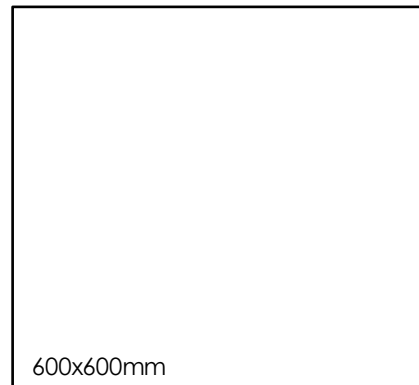

## COLOUR PALETTE

BIANCA

SABBIA

ARGENTO

FUMO

ANTRACITE

## FORMATS

Variation is an inherent characteristic of tiles and natural stone. Sizes are nominal and may include a joint.