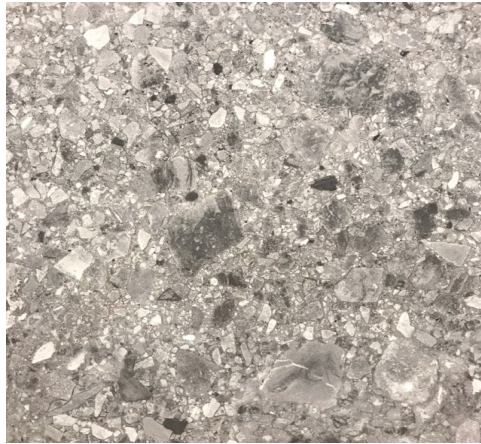

CEPPO

COLOUR PALETTE

GRIGIO

FORMATS

300x600mm

600x600mm

Variation is an inherent characteristic of tiles and natural stone. Sizes are nominal and may include a joint.