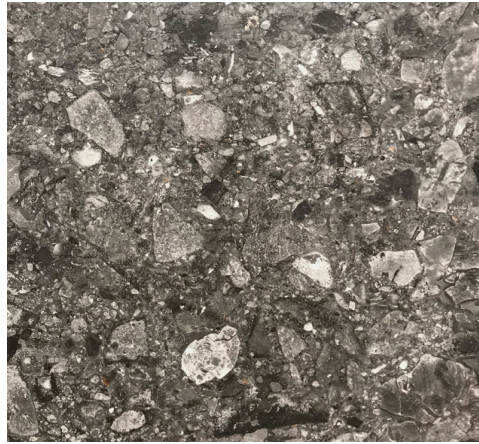

# CEPPO

## COLOUR PALETTE

ARGENTO

GRIGIO

NERO

## FORMATS

300x600mm

600x600mm

Variation is an inherent characteristic of tiles and natural stone. Sizes are nominal and may include a joint.