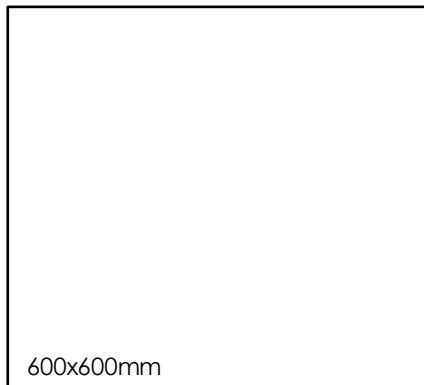

## COLOUR PALETTE

ARGENTO

GRIGIO

NERO

## FORMATS

300x600mm

600x600mm

Variation is an inherent characteristic of tiles and natural stone. Sizes are nominal and may include a joint.