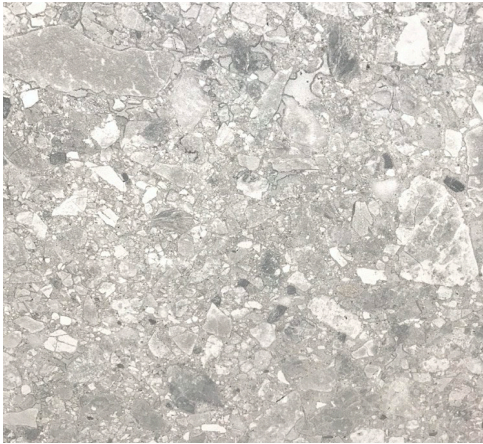

CEPPO

COLOUR PALETTE

ARGENTO