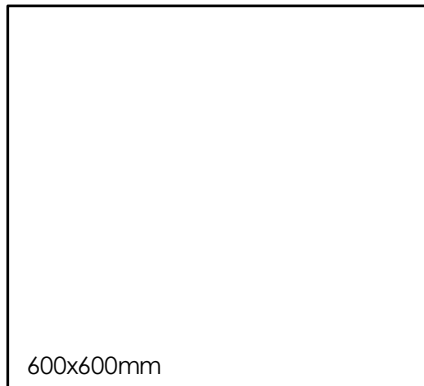

## COLOUR PALETTE

LIGHT

DARK

## FORMATS

300x600mm

600x600mm

600x1200mm

Variation is an inherent characteristic of tiles and natural stone. Sizes are nominal and may include a joint.