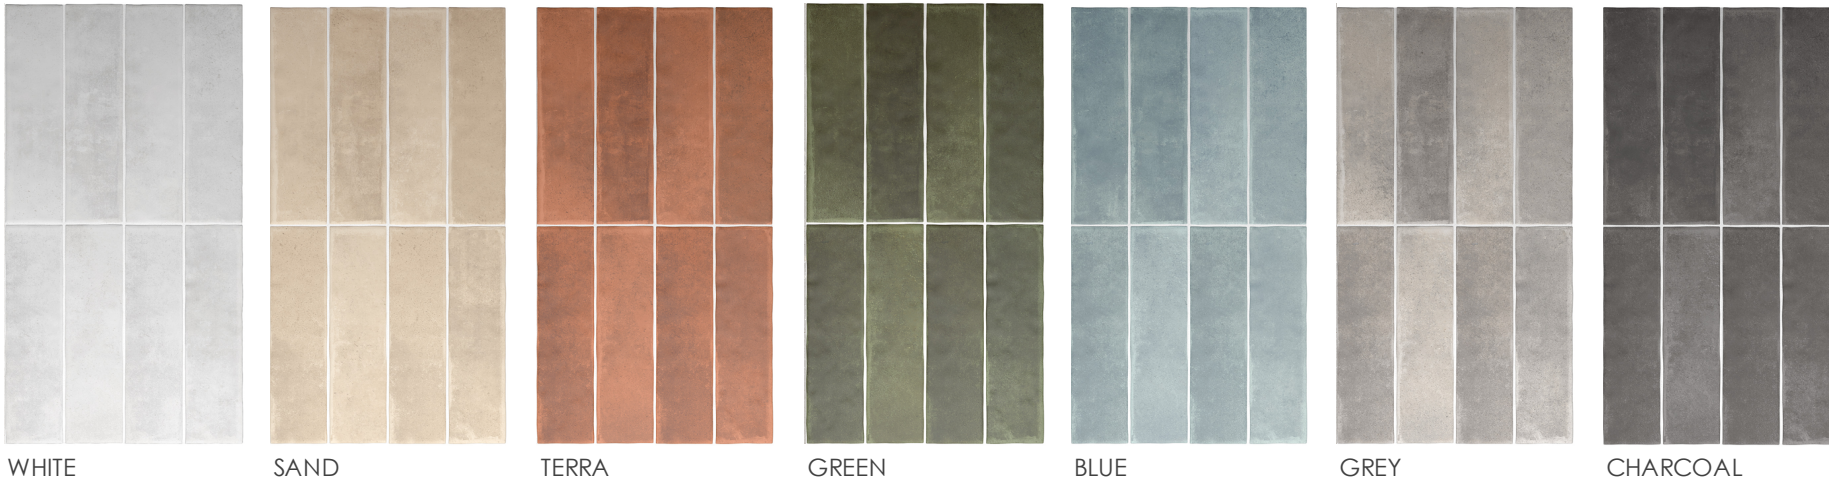

# ALBA

<b>PRODUCT DESCRIPTION</b>	GLAZED PORCELAIN
<b>APPEARANCE</b>	DECORATIVE SUBWAY
<b>COLOURS</b>	WHITE, SAND, TERRA, GREEN, BLUE, GREY & CHARCOAL
<b>FORMAT (MM)</b>	60 X 246
<b>EDGE PROFILE</b>	NON RECTIFIED
<b>SURFACE FINISH</b>	MATT
<b>THICKNESS (MM)</b>	8
<b>APPLICATIONS</b>	WALL & FLOOR
<b>SLIP RESISTANCE</b>	P2
<b>VARIATION</b>	

Variation is an inherent characteristic of tiles and natural stone.  
Sizes are nominal and may include a joint.

## COLOUR PALETTE

WHITE

SAND

TERRA

GREEN

BLUE

GREY

CHARCOAL

## FORMAT

60x246mm

Variation is an inherent characteristic of tiles and natural stone. Sizes are nominal and may include a joint.