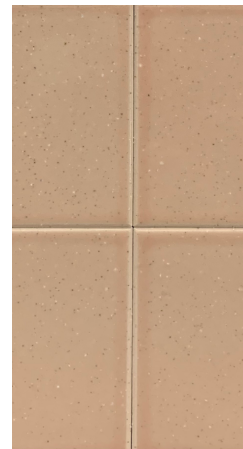

SHIKI

odin tiles + coverings

COLOURS

WHITE

PEARL

GREY

MINT

PINK

RUST

CHARCOAL

FORMATS

60 X 108 MM