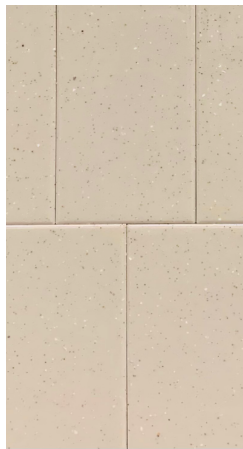

SHIKI

PRODUCT DESCRIPTION GLAZED PORCELAIN

APPEARANCE REACTIVE GLAZE DÉCOR

COLOURS WHITE, PEARL, GREY, MINT, PINK,
RUST & CHARCOAL

FORMATS (MM) 60 X 108

EDGE PROFILE NON RECTIFIED

SURFACE FINISHES GLOSS

THICKNESS (MM) 10

SHIKI

odin tiles + coverings

COLOURS

WHITE

PEARL

GREY

MINT

PINK