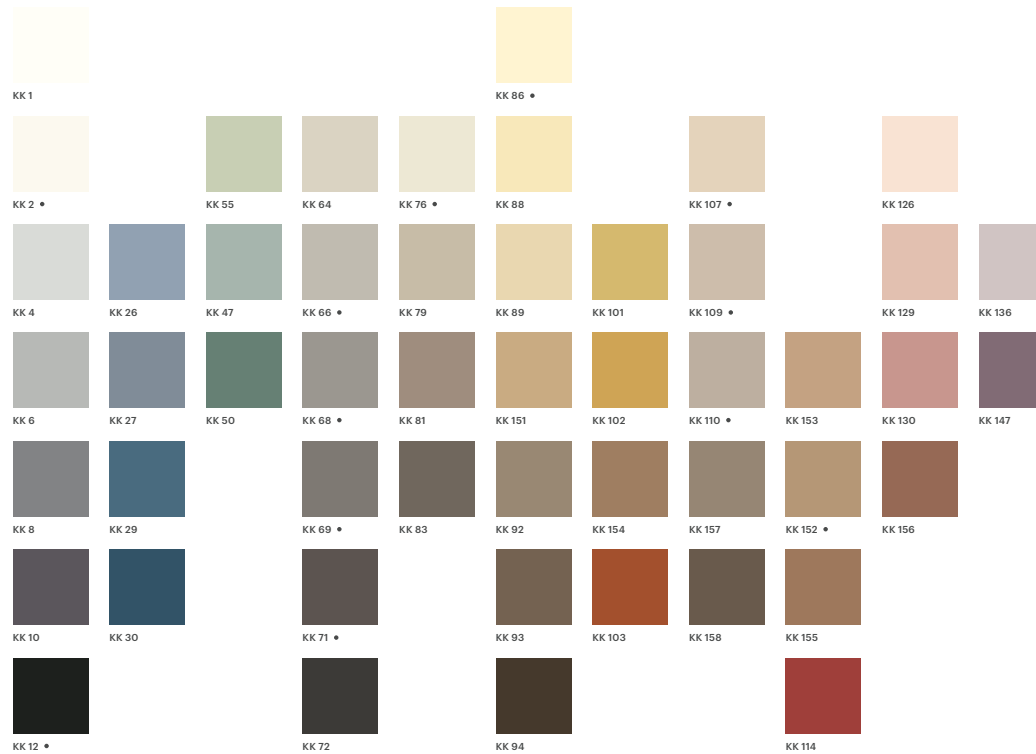

Color Fill

Decorative grouts and sealants for contemporary projects

Grouts
→ Fugabella Color
→ Fugalite Color

Sealants
→ Silicone Color
→ Neutro Color
→ Silmat Color

kerakoll

The colours are for indicative purposes only.

• Available colours for Neutro Color and Silmat Color.