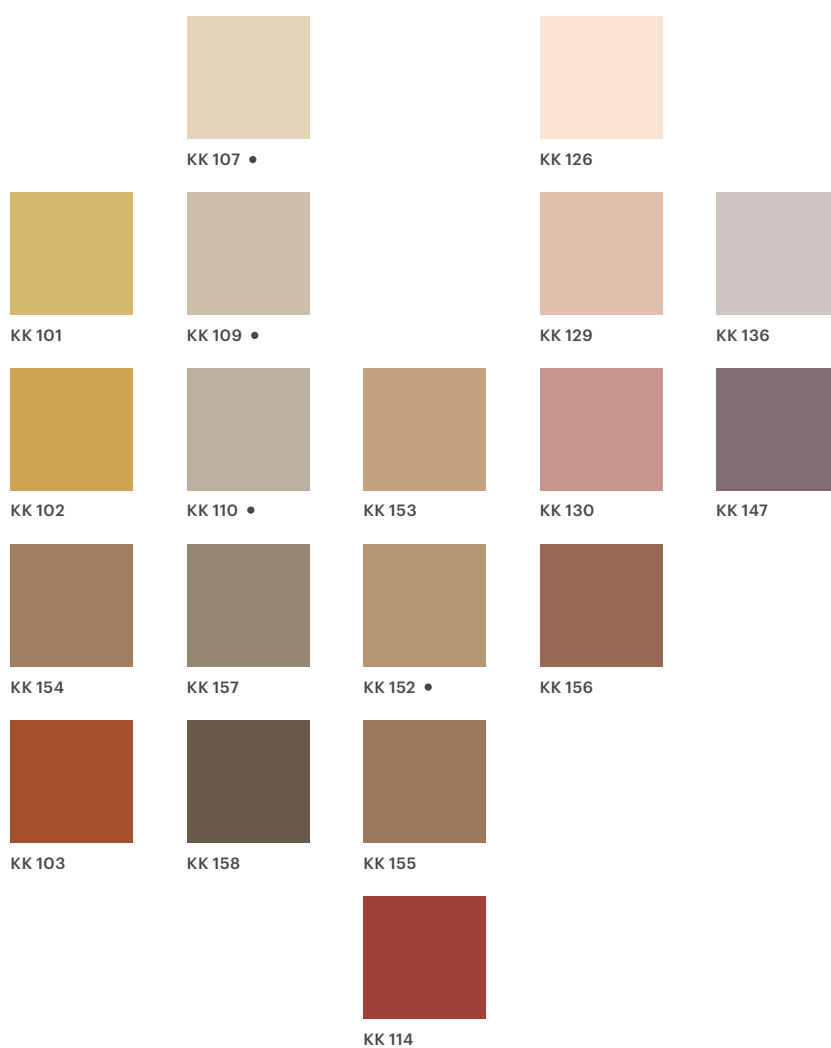

→ Suitable on porous and non-porous substrates

→ Suitable for damp environments

→ Resistant to ageing, UV light and frost

→ Available in 12 colours

Rating 3

Based on average colour formulations

Silmat Color

Colour Fill is Kerakoll's range of decorative grouts and sealants for contemporary projects. It has been designed to offer multiple colour combinations and technological solutions to meet the aesthetic and performance needs required in the field of surface coverings.

Color Chart.

The colours are for indicative purposes only.

All colours are available for Fugabella Color, Fugalite Color and Silicone Color.

• Available colours for Neutro Color and Silmat Color.

50 contemporary shades for endless combinations of joints and surfaces.

The Color Fill palette is designed to offer endless possibilities for the finishing of floors and coverings, from tone-on-tone to contrasting combinations.

The 50 elegant and distinctive shades cover a broad spectrum from the most neutral shades to the most intense colours. Each colour is marked by a code, shared by all products, which allows for continuity and colour balance between surfaces and finishes.