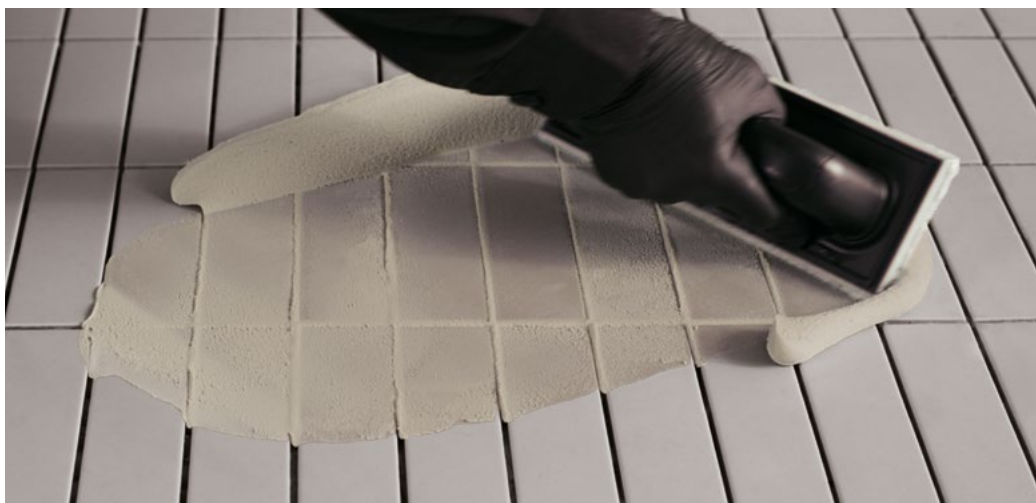

Fugalite Color

Waterproof resin available in 50 contemporary colours for the grouting and bonding of ceramic tiles, mosaics and natural stones.

Fugalite Color is water- and stain-proof, liquid ceramic for joints; it ensures high chemical and mechanical resistance and guarantees the aesthetic and functional continuity of ceramic surfaces.

- → Stain proof - Can be cleaned easily
- → High uniformity and high colour intensity
- → Water-resistant - Non-absorbent and does not change colour
- → Prevents the proliferation of bacteria and moulds (ISO 846 2019: Method A/B/C)
- → CATAS-tested for colour durability in external applications
- → Complies with HACCP/EC 852/2004 requirements for food hygiene
- → Available in 50 colours

Rating 3

Based on average colour formulations