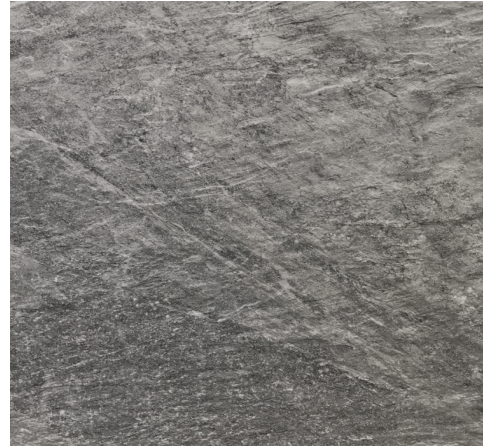

odin tiles + coverings

STONE MIX

PRODUCT DESCRIPTION GLAZED PORCELAIN

APPEARANCE NATURAL STONE

COLOURS STRIATO WHITE & QUARZITE GREY

FORMATS (MM) 300 X 600, 220 X 900 & 450 X 900

EDGE PROFILE RECTIFIED

SURFACE FINISHES MATT

THICKNESS (MM) 10

APPLICATIONS WALL & FLOOR

AREAS OF USE INTERNAL & EXTERNAL

SLIP RATING R10

STONE MIX collection | Odin Tiles + Coverings

99 Erindale Road Balcatta Western Australia 6021 AUSTRALIA

T +61 8 9344 1135 | E info@odintiles.com.au | W www.odintiles.com.au

STONE MIX

odin tiles + coverings

COLOURS

STRIATO WHITE

QUARTZITE GREY

FORMATS