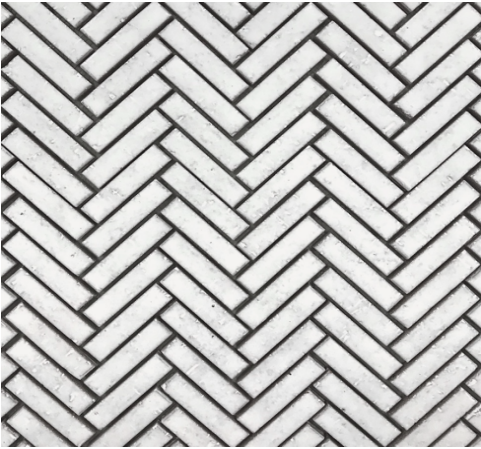

# FARO

PRODUCT DESCRIPTION GLAZED TERRACOTTA

APPEARANCE HERRINGBONE MOSAIC

COLOURS WHITE

FORMATS (MM) MOSAIC SHEET - 268 X 271 MM

EDGE PROFILE NON RECTIFIED

SURFACE FINISHES GLOSS

THICKNESS (MM) 10

## COLOURS

WHITE