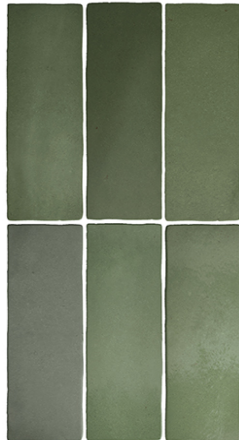

MAGMA

PRODUCT DESCRIPTION	GLAZED PORCELAIN
APPEARANCE	DECORATIVE SUBWAY
COLOURS	SAHARA, GREY STONE, BLACK COAL, AQUAMARINA, CORAL PINK & MALACHITE
FORMAT (MM)	65 X 200
EDGE PROFILE	NON RECTIFIED
SURFACE FINISH	MATT
THICKNESS (MM)	8
APPLICATION	WALL ONLY

VARIATION

Variation is an inherent characteristic of tiles and natural stone.
Sizes are nominal and may include a joint.

MAGMA

COLOUR PALETTE

SAHARA

MALACHITE

CORAL PINK

AQUAMARINA

GREY STONE

BLACK COAL

FORMAT

Variation is an inherent characteristic of tiles and natural stone. Sizes are nominal and may include a joint.